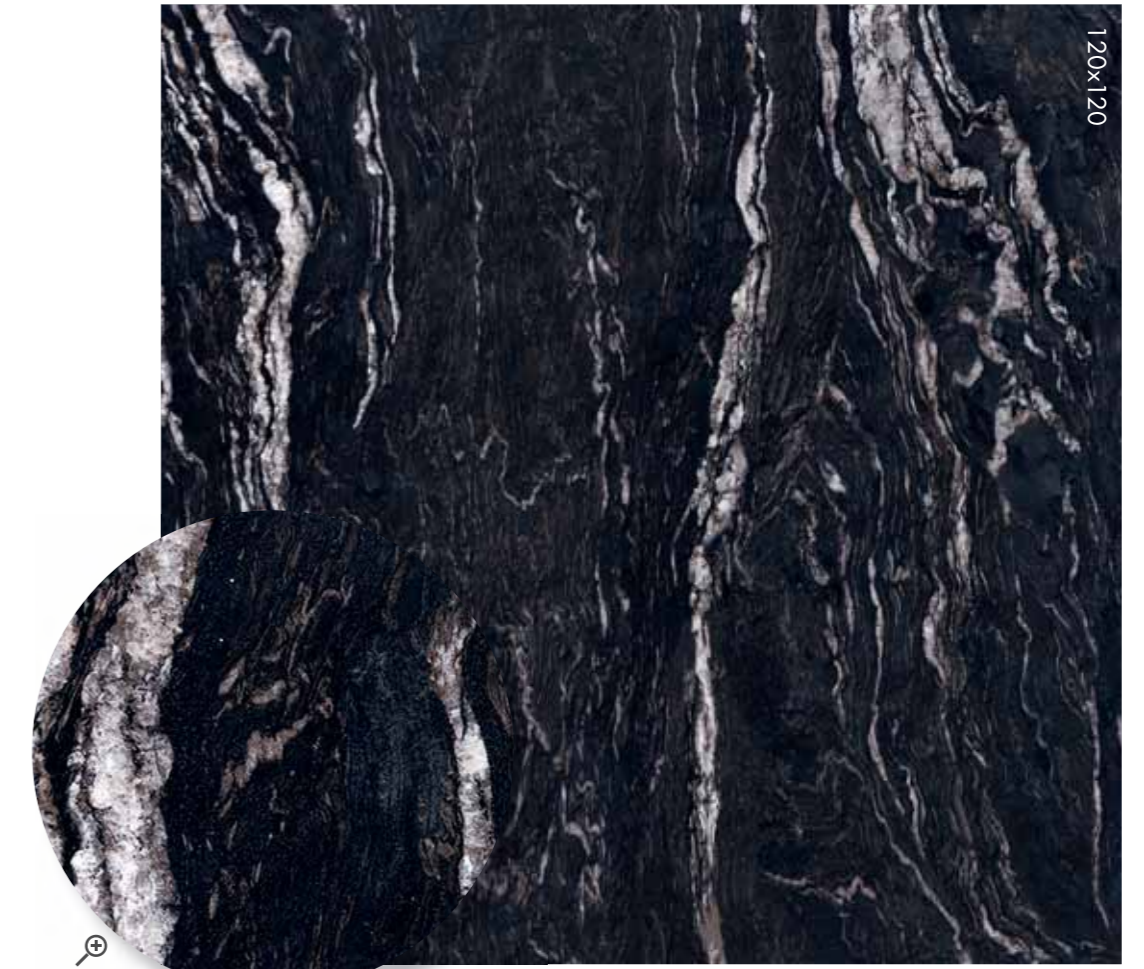

ABKSTONE

163,5x323 soft	0005647	± 6 mm
163,5x323 lux	0005368	± 6 mm
163,5x323 soft	0006270	± 12 mm
163,5x323 lux	0005310	± 12 mm